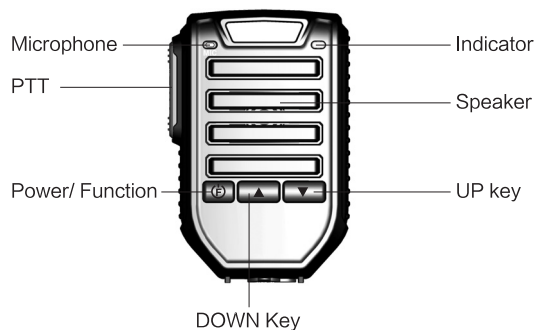

基本信息

- 1. 红灯闪烁:** 手咪和适配器未配对连接
- 2. 蓝灯闪烁:** 手咪和适配器已配对连接
- 3. 红蓝交替闪烁:** 手咪和适配器进入对码状态
- 4. 手咪红灯亮:** 手咪内置电池充电进行中
- 5. 手咪蓝灯亮:** 手咪内置电池已充满

产品参数

产品型号: BT-89
频率范围: 2.4GHz
使用范围: 10米内
电池容量: 1400mAh
通话时间: 50小时
充电输入: 5V (500mAh)
工作温度: -10°C - 45°C

Manual

UNIT CONTAIN

BT-89 Wireless microphone	1
BT-89 Adaptor	1
Mini USB Charger	1
USB charging cable	1
User Manual	1

PANEL DESCRIPTION

MAIN OPERATION

- 1. Turn On:** Hold on Function Key [F] for 6 seconds, indicator flash blue/red light, voice prompt.
- 2. Turn Off:** Hold on Function Key [F] for 6 seconds, indicator flash blue/red light, voice prompt.
- 3. Match:** Optimum distance within 1 meter.
Connect BT-89 with machine by adaptor and turn on the BT-89.
Press BT-89 [F] Key twice enter match code model. BT-89 indicator turn blue after match success.
- 4. Volume adjustment:** Press [▲] and [▼] to adjust volume.

INDICATOR INFORMATION

- 1. Flash red light :** No match.
- 2. Flash blue light:** Match success.
- 3. Red/Blue light alternative:** Match code model.
- 4. Red light:** Battery charging.
- 5. Blue light:** Battery finish charging.